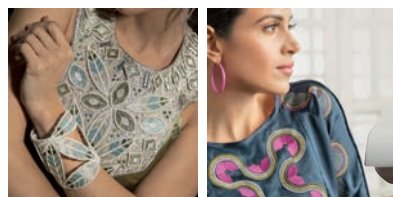

Creative 4.5
NOW $6999
SAVE $3600

- **IDT™ (Integrated Dual Feed) System**
- Stitch Creator™
- Ribbon Stitches
- Stacking Stitches
- 480 Stitches
- Optimized Feeding
- Start/Stop
- Needle Up/Down
- Free-motion Modes
- Shape Creator™
- Precise Positioning
- Increased Embroidery Speed
- Large Embroidery Area - 360 x 350mm
- 270 Built in Embroidery Designs
- Three Built-in Embroidery Fonts
- New creative™ Color Touch Screen
- Cut Jump Stitches
- LED Lights
- Automatic Presser Foot Lift
- Electronic Knee-lift
- Thread Snips

Creative icon
NOW $13990
SAVE $1000

Where perfection meets freedom...

The most advanced, most powerful and most precise sewing and embroidery machine the brand has ever produced!!

- Biggest and Brightest Workspace
- Comprehensive Connectivity with WI-FI and mySewnet
- Advanced IDT technology

- More than 800 designs and techniques
- Large tablet like display
- Power and Stability

Expression 4.2
NOW $2999
SAVE $1600

- **IDT™ (Integrated Dual Feed) System**
- Large sewing space
- Stop/Start button
- Sensomatic buttonhole
- Over 250 Beautiful 9mm stitches
- Automatic presser foot lift
- Tapering on all 9mm Decorative stitches

HEAD OFFICE AUSTRALIA
(02) 4337 3737

www.pfaff.com/au

Catalogue pricing commences April 1st 2018 - May 31st 2018 or while stocks last. Subject to change without prior notice.

Your local authorised Pfaff retailer

*5 year warranty, conditions apply.